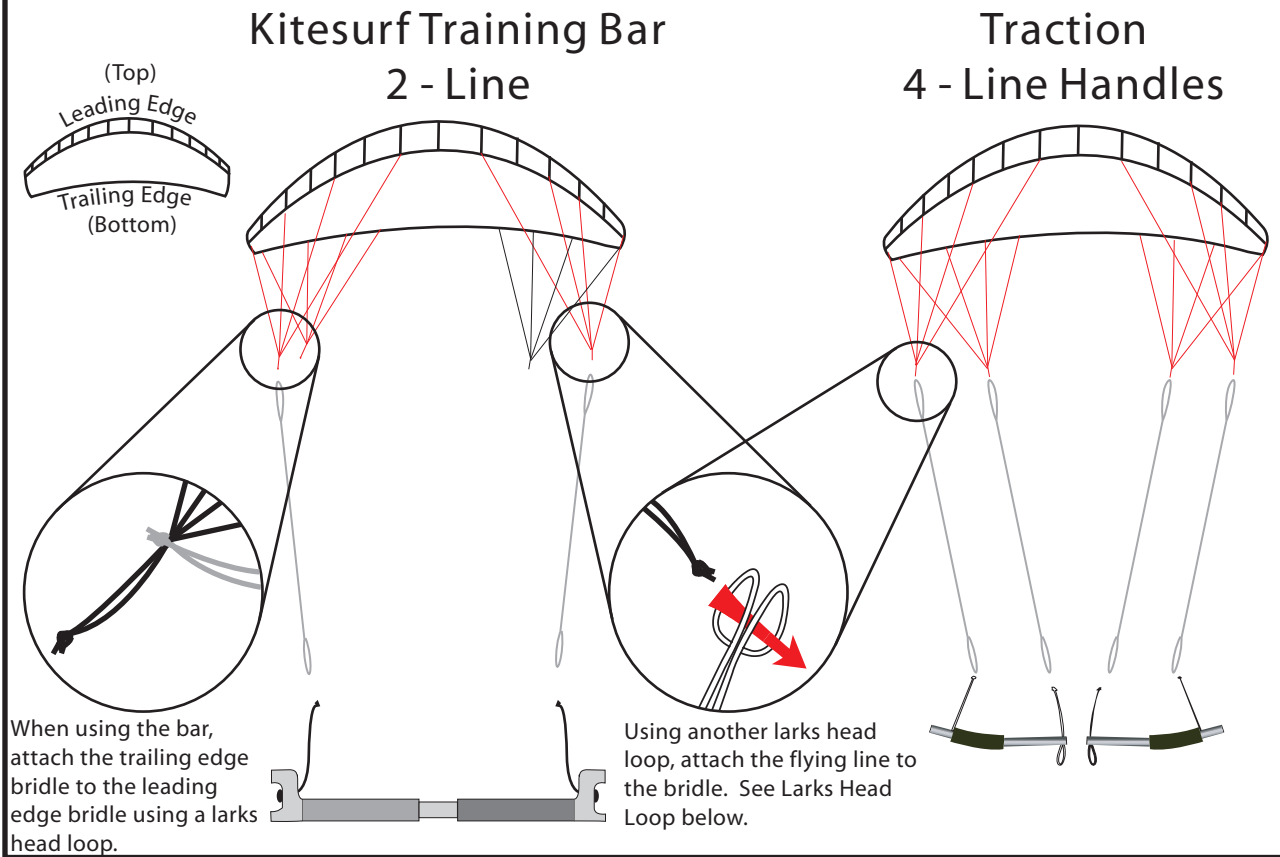

Portal

Eclipse

Burner

Phoenix

Larks Head Loop

Launching and Flying with Handles

Slow Turning

Fast Turning

The Wind Window Diagram

12

Landing and Safe Launch 9

Power Zone Hot Launch

3 Landing and Safe Launch